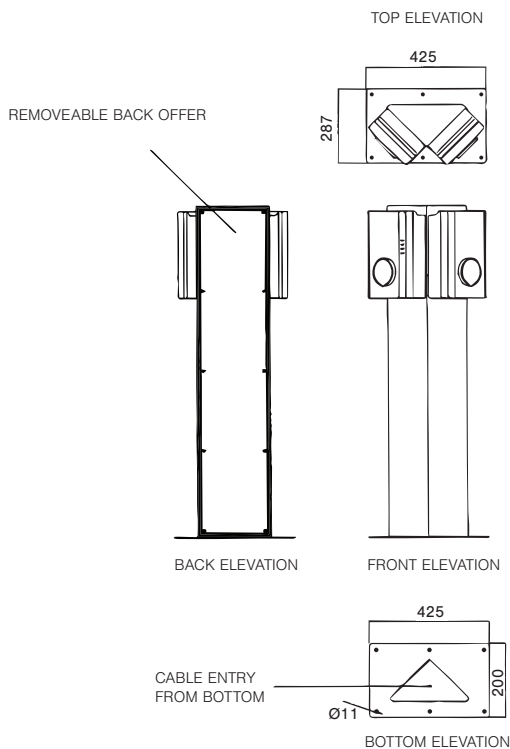

TERRA AC

Stainless Steel EV Charger Pedestal

DESCRIPTION

Pedestal for outside mounting purpose, which allows a variety of set-up options with high-quality stainless steel pedestal.

MAIN FEATURES

- * Stainless steel (304)
- * IP54
- * Single mounting
- * Double mounting, opposite and triangle

MAIN BENEFITS

Long-term shelf-life due to stainless steel
 Easy solution for double parking spaces
 Less space consuming due to double mounting

DOUBLE STAND

ESC Code: **EVPEDESTAL2**

SINGLE STAND

ESC Code: **EVPEDESTAL1**