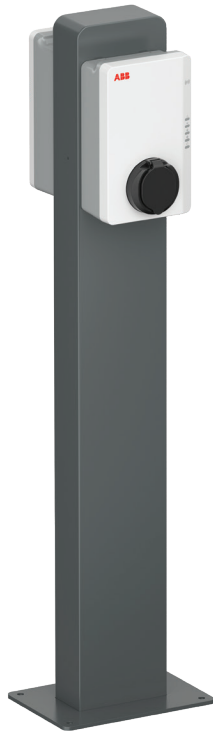

TERRA AC

Stainless Steel EV Charger Pedestal

DESCRIPTION

Pedestal for outside mounting purpose, which allows a variety of set-up options with high-quality stainless steel pedestal.

MAIN FEATURES

- * Stainless steel (304)
- * IP54
- * Single mounting
- * Double mounting, opposite and triangle

MAIN BENEFITS

Long-term shelf-life due to stainless steel
 Easy solution for double parking spaces
 Less space consuming due to double mounting

DOUBLE STAND

ESC Code: **EVPEDESTAL2**

SINGLE STAND

ESC Code: **EVPEDESTAL1**